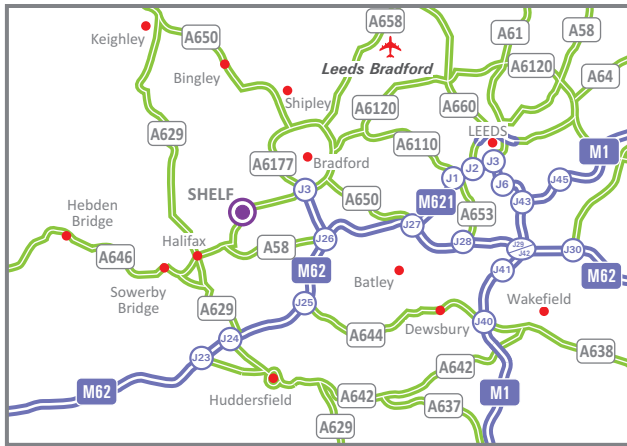

Millcourt
School

Millcourt School
Wade House Road
Halifax
HX3 7PA

Tel: 01274 924661

Email: millcourt@witherslackgroup.co.uk
www.witherslackgroup.co.uk/millcourt-school

From M62, Junction 26

- Leave the motorway at junction 26 (signed Bradford, M606 & Halifax A58).
- Join the M606 (following signs for Bradford).
- Leave the M606 at junction 3 (signed Ring Road (West) & A6177).
- At the Staithgate Roundabout, take the second exit onto the A6036 - Rooley Avenue (signed Halifax, A6036, Odsal, Wibsey & Huddersfield (A641)).
- At the Odsal Top Roundabout, take the third exit onto Halifax Road - A6036 (signed Halifax A6036, Queensbury (A644), Buttershaw & Shelf).
- Continue on the A6036 for a further 2.3 miles towards Halifax.
- We are located on the left hand side.

From M60 / Manchester

- Leave the M60 motorway at junction 18 (signed Leeds, Rochdale & M62).
- Join the M62 heading eastbound towards Leeds & Hull.
- Follow directions above M62, Junction 26.

From M1

- Leave the M1 motorway at junction 42 (signed Manchester, Bradford, Hull & M62).
- Join the M62 heading westbound towards Manchester.
- Follow directions above M62, Junction 26.

Our 3 Word Address for the What3Words app is hats.digs.flame

By Train

- The nearest station is Low Moor which is on the Calder Valley Line between Bradford Interchange and Halifax.
- The station receives services from Bradford Interchange, Halifax, Huddersfield, Leeds, Sowerby Bridge, Hebden Bridge, Rochdale & Manchester Victoria.
- For further information about train times and fares, please visit www.nationalrail.co.uk