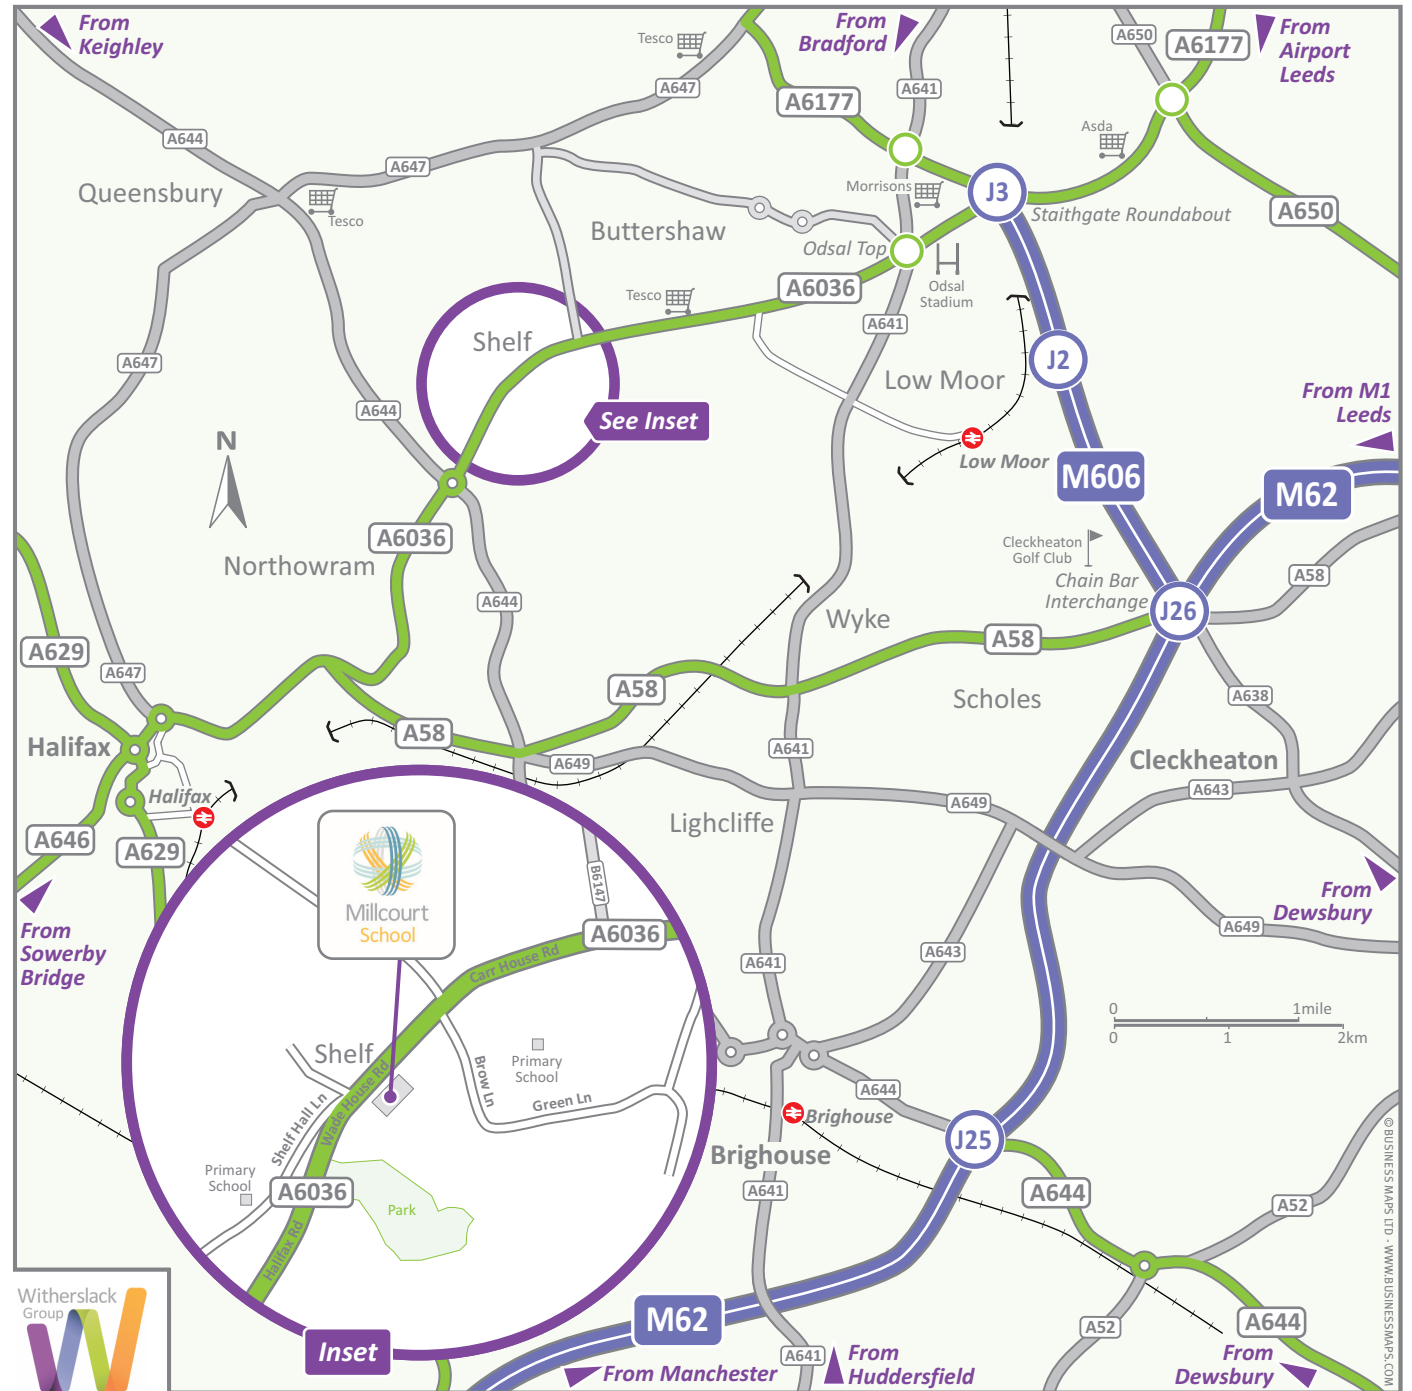

Millcourt
School

Millcourt School
Wade House Road
Halifax
HX3 7PA

Tel: 01274 924661

Email: millcourt@witherslackgroup.co.uk
www.witherslackgroup.co.uk/millcourt-school

From M62, Junction 26

- Leave the motorway at junction 26 (signed Bradford, M606 & Halifax A58).
- Join the M606 (following signs for Bradford).
- Leave the M606 at junction 3 (signed Ring Road (West) & A6177).
- At the Staithgate Roundabout, take the second exit onto the A6036 - Rooley Avenue (signed Halifax, A6036, Odsal, Wibsey & Huddersfield (A641)).
- At the Odsal Top Roundabout, take the third exit onto Halifax Road - A6036 (signed Halifax A6036, Queensbury (A644), Buttershaw & Shelf).
- Continue on the A6036 for a further 2.3 miles towards Halifax.
- We are located on the left hand side.

From M60 / Manchester

- Leave the M60 motorway at junction 18 (signed Leeds, Rochdale & M62).
- Join the M62 heading eastbound towards Leeds & Hull.
- Follow directions above M62, Junction 26.

From M1

- Leave the M1 motorway at junction 42 (signed Manchester, Bradford, Hull & M62).
- Join the M62 heading westbound towards Manchester.
- Follow directions above M62, Junction 26.

Our 3 Word Address for the What3Words app is hats.digs.flame

By Train

- The nearest station is Low Moor which is on the Calder Valley Line between Bradford Interchange and Halifax.
- The station receives services from Bradford Interchange, Halifax, Huddersfield, Leeds, Sowerby Bridge, Hebden Bridge, Rochdale & Manchester Victoria.
- For further information about train times and fares, please visit www.nationalrail.co.uk